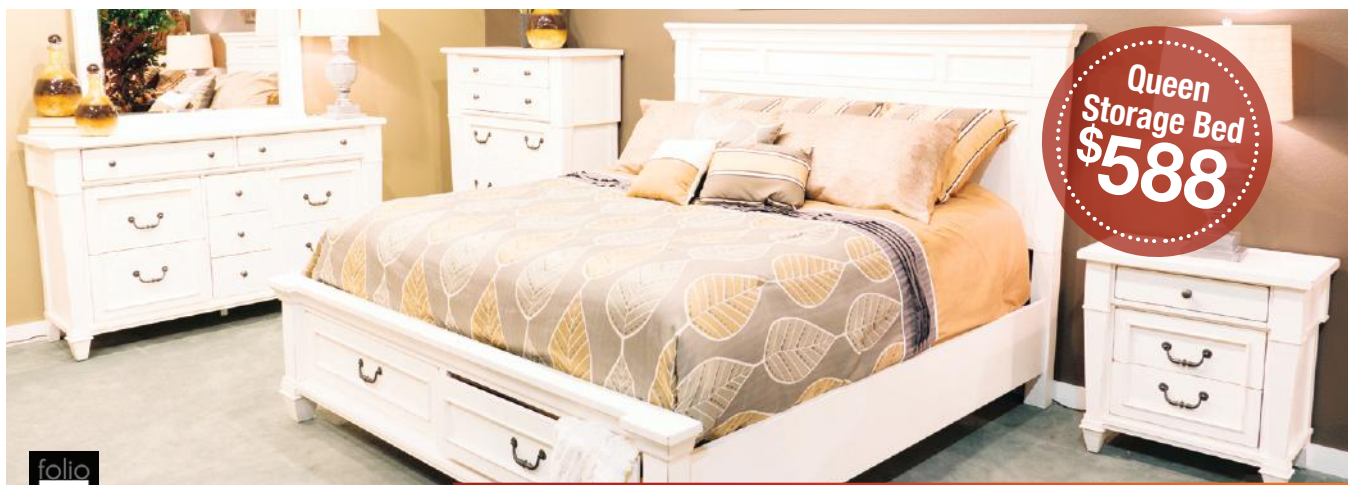

Glasgo Queen Panel Bed $298 (776-QBED) Includes Headboard Footboard and Rails
King Bed $398 • Dresser $298 • Mirror $78 • Chest $278
Nightstand $148 (Mattress and comforter set not included)

Lazaro Queen Storage Bed $398 (Z70-QBED) Twin Storage Bed $198 • Full Storage Bed $348
King Storage Bed $498 • Chest $348 • Dresser/Mirror $398 (Mattress and comforter set not included)

Queen Storage Bed $588

*Prices on TV's good through 10/29/16
*Ready to Assemble
While Supplies Last
102316