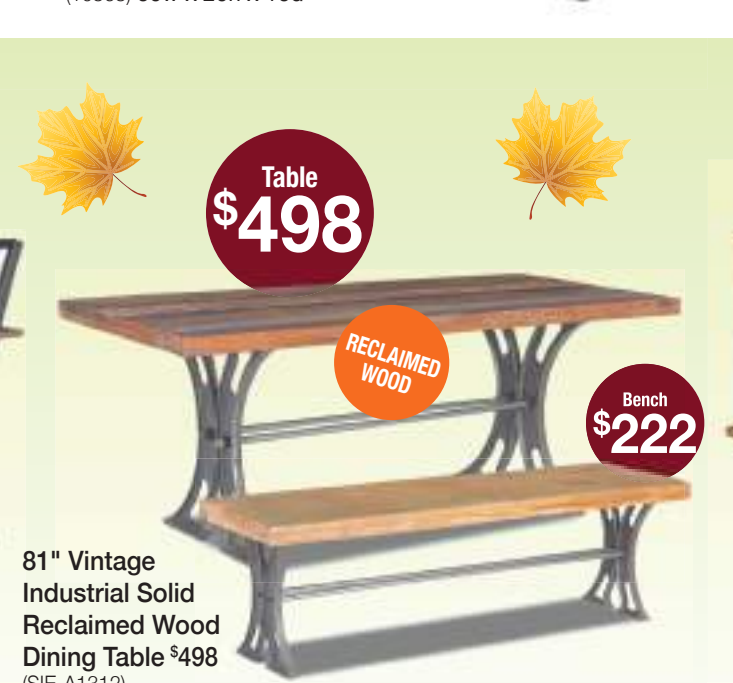

5-Piece Dining Set \$248

Freimore 5-Piece Dining Set \$248 (D311-225) Sold Only as a Sets Includes Table and 4 Stools

5-Piece Dining Set \$188

Dana 5-Piece Counter Height Dining Set \$188 (Z-316-5PC) Set Includes Faux Marble Top Table and 4 Padded Barstools (Sold in Sets Only)

5-Piece Dining Set \$471

Studio 5-Piece Dining Set \$471 (D2626-5PC) Set Includes Table and Upholstered Side Chairs 71" Table \$199 (D2626-10) • Upholstered Side Chair \$68 (D2626-20)

Table \$498

81" Vintage Industrial Solid Reclaimed Wood Dining Table \$498 (SIE-A1312)

Vintage Industrial Solid Reclaimed Wood Bench \$222 (SIE-A1303)

4-Piece Corner Nook \$668

4-Piece Rustic Oak Corner Nook with Padded Seats and Backs \$668 (222-NOOK) Set includes Table, long corner bench, short corner bench and side bench

5-Piece Dining Set \$697

Daria 5-Piece Counter Height Dining Set \$697 (2734-5PC) Set Includes 54" Round Counter Height Table and 4 Upholstered Barstools Table \$345 (2734-PUBTBL) • Upholstered Barstool \$88 (2734-24BS)