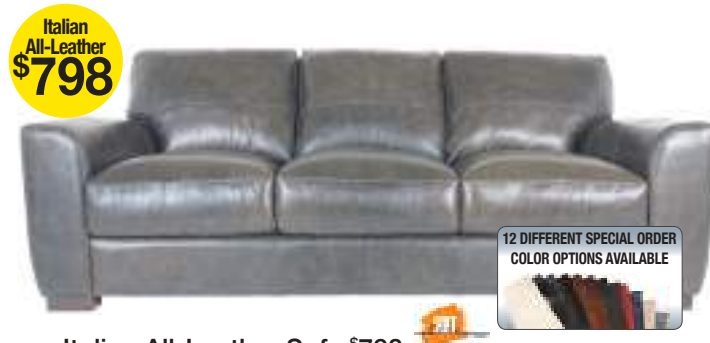

Tufted Sofa with Bolster Pillows $388 (1B-8920S) Loveseat $328 • Chair $228 • Ottoman $178

$798